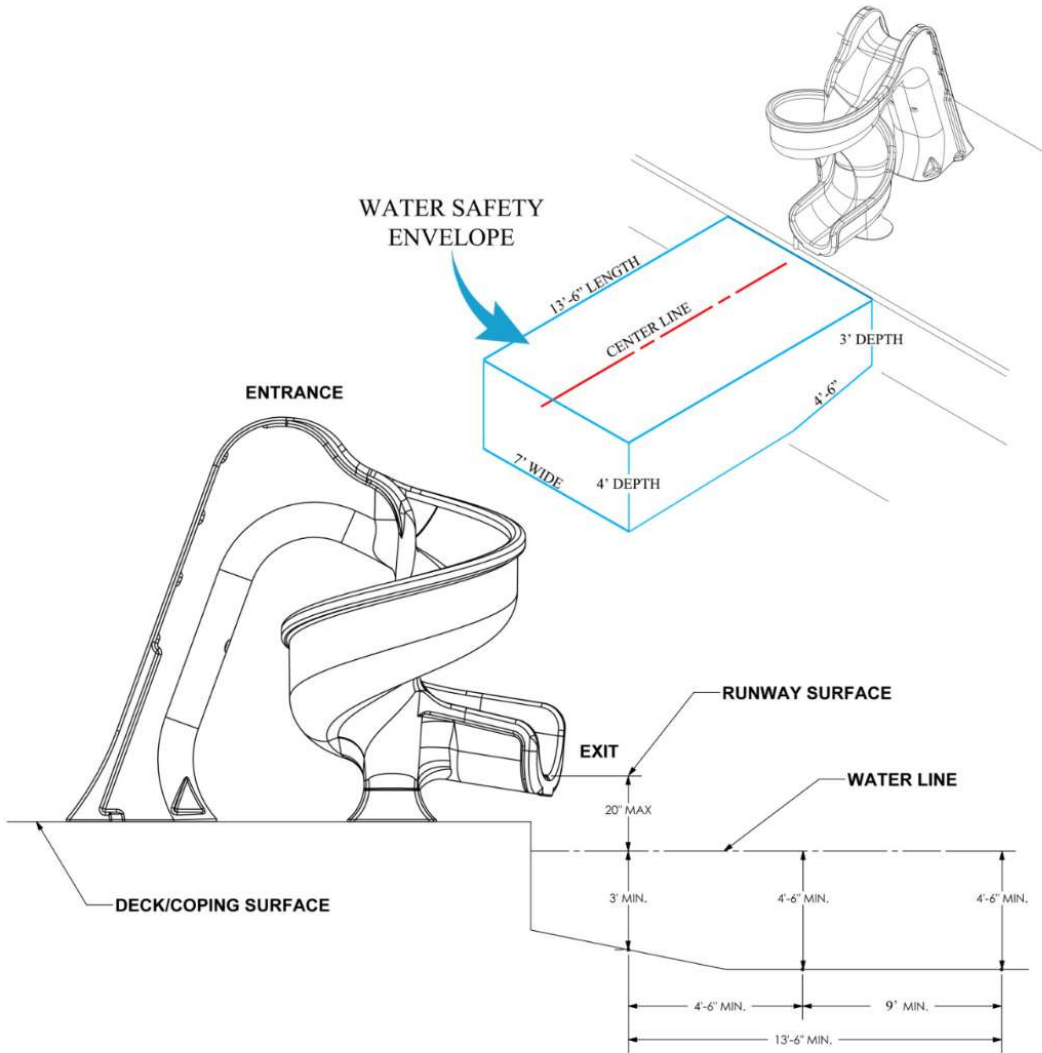

Tsunami Slide Specifications

Global Pool Products
684 N. Port Crescent, Suite C
Bad Axe, MI 48413
P: 989-269-5900 TF: 866-712-0606
Fax: 989-269-5902

The information contained in this document is proprietary and confidential to Global Pool Products and not to be reproduced without written consent from Global Pool Products

www.global-poolproducts.com