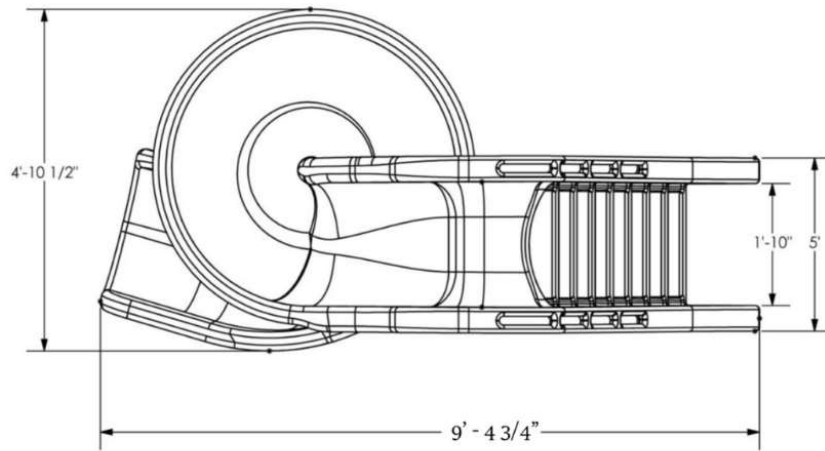

Tsunami Slide Specifications

Global Pool Products
684 N. Port Crescent, Suite C
Bad Axe, MI 48413
P: 989-269-5900 TF: 866-712-0606
Fax: 989-269-5902

The information contained in this document is proprietary and confidential to
Global Pool Products and not to be reproduced without
written consent from Global Pool Products

www.global-poolproducts.com