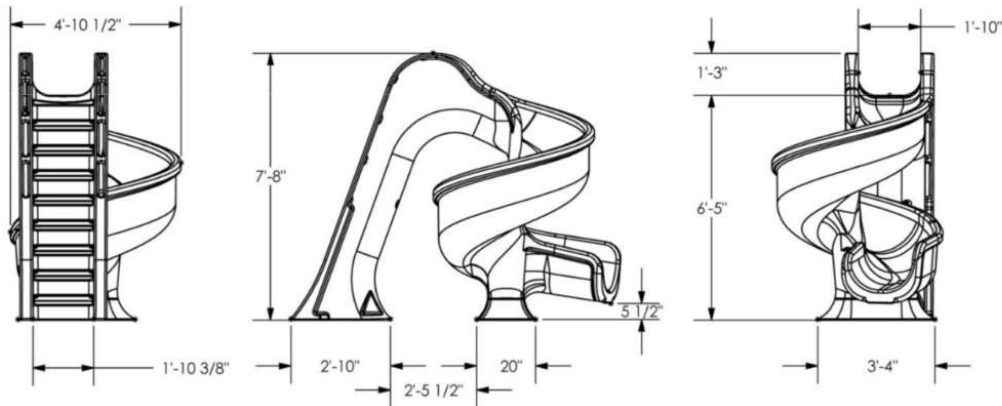

Tsunami Slide Specifications

Global Pool Products
684 N. Port Crescent, Suite C
Bad Axe, MI 48413
P: 989-269-5900 TF: 866-712-0606
Fax: 989-269-5902

The information contained in this document is proprietary and confidential to
Global Pool Products and not to be reproduced without
written consent from Global Pool Products

www.global-poolproducts.com